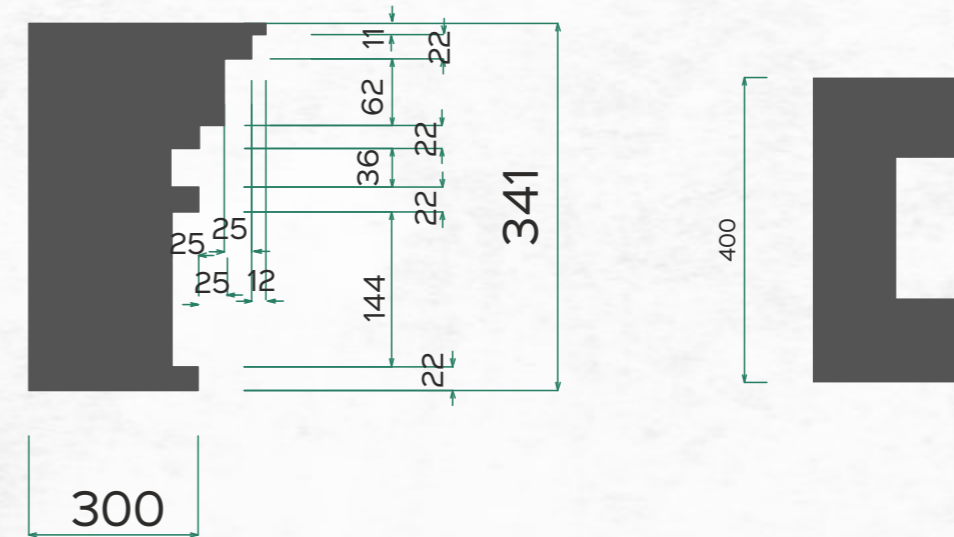

SINCE 2009

Poly Fibre
World

SINCE 2009

Poly Fibre
World

About Poly Fibre

An amalgamation of polyester resin and fibre glass, Poly Fibre offers a better decor choice & customization flexibility. Poly Fibre Polymer Product is a strong and flexible composite material made up of polymer matrix, which is, in turn, made with fibreglass.

Beneficial Properties

- High strength-to-weight ratio
- Most flexible material for intricate designs
- Can withstand a lot of wear and tear
- 10 Years Warranty*
- Cost-Effective (Value for Money)

About Us - Poly Fibre World

Decorating your Landscape World beautifully with exclusive Poly Fibre products!

We are the formulation experts of resin-bolstering in India. We manufacture a wide range of Poly Fibre products to beautify your interior & exterior decor/landscape effortlessly & economically. Poly Fibre World is the architectural design & manufacturing brand.

- **14+ years Expertise**
- **200+ Concepts & Designs**
- **750+ Clients served**

Our diverse Product Range

- Garden Decor Gazebos-Pergolas
- Architectural Decor - Jalis
- 30+ Landscaping Products

Site Elevation

A very distinctive and stylish work of art by Poly Fibre World, which can be seen at MP's guest house, Janpath, New Delhi. The cornice in elevation gives a glorious look with superior strength. Additionally, the matching color soothes the aura. The designs can be modified according to the customer requirements.

WESTERN COURT, JANPATH, NEW DELHI