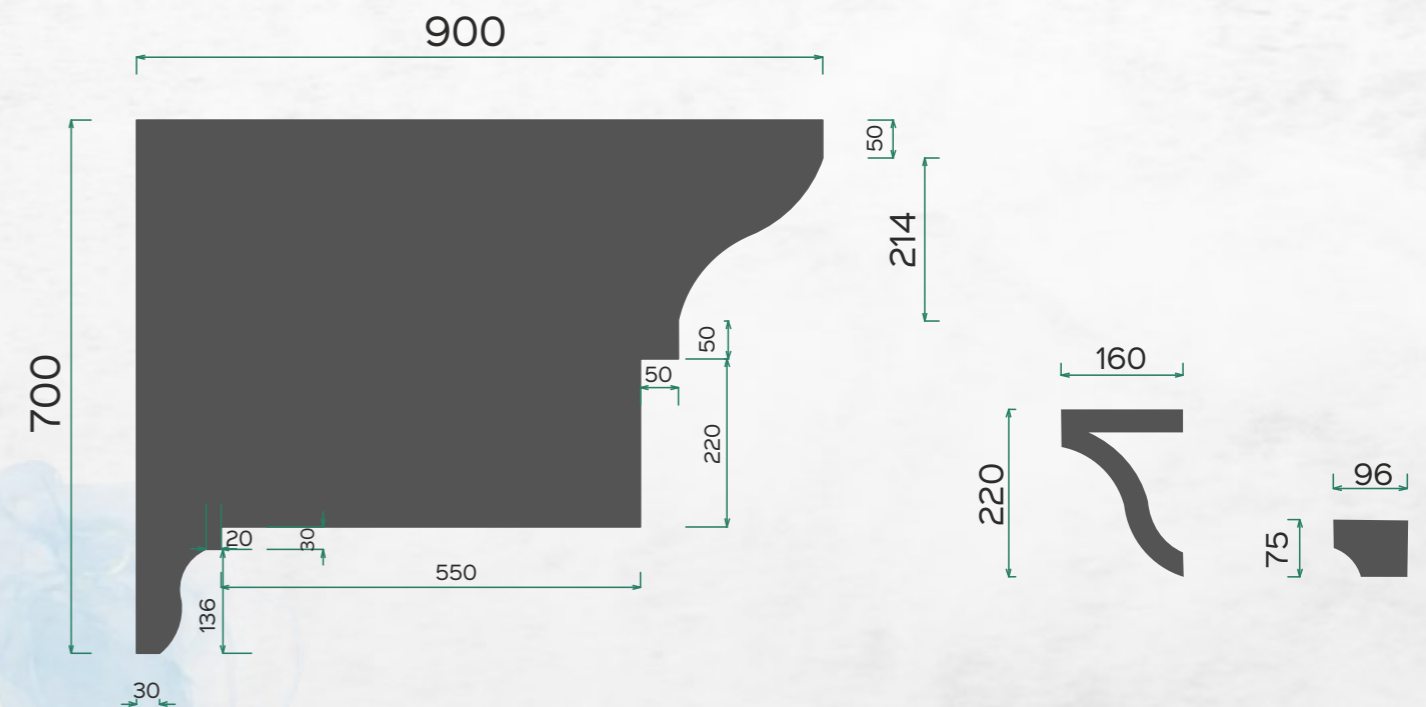

- **14+ years Expertise**
- **200+ Concepts & Designs**
- **750+ Clients served**

Our diverse Product Range

- Garden Decor Gazebos-Pergolas
- Architectural Decor - Jalis
- 30+ Landscaping Products

Site Elevation