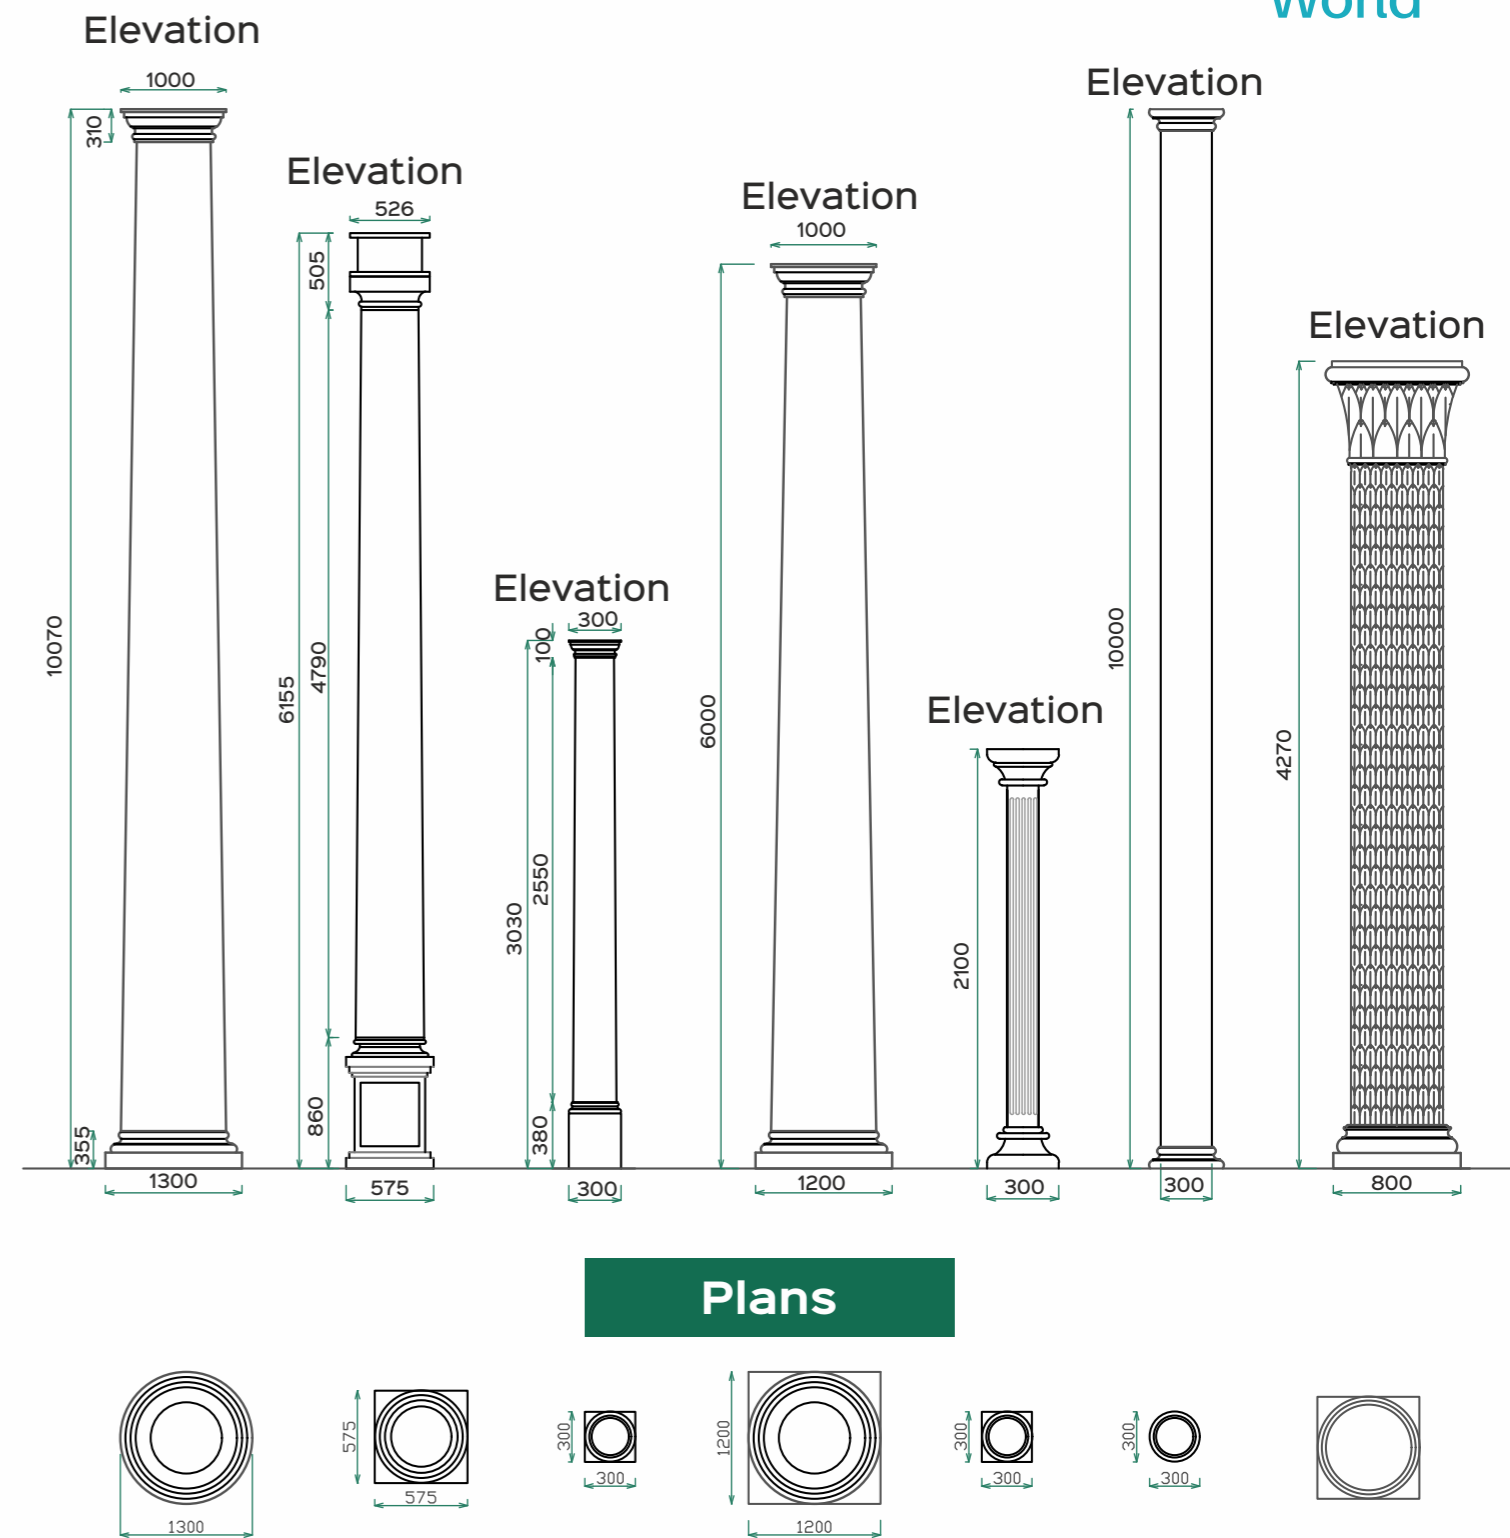

**Poly Fibre
World**

A perfect blend of detailed engravings with an exemplary look is what defines the above piece of decorative pillar. The color of the pillar symbolizes the purity and innocence. Earlier, such inscriptions were common with the Royal Palaces. But with our committed workforce, Poly Fibre World provides customized pillars made up of Poly Fibre.